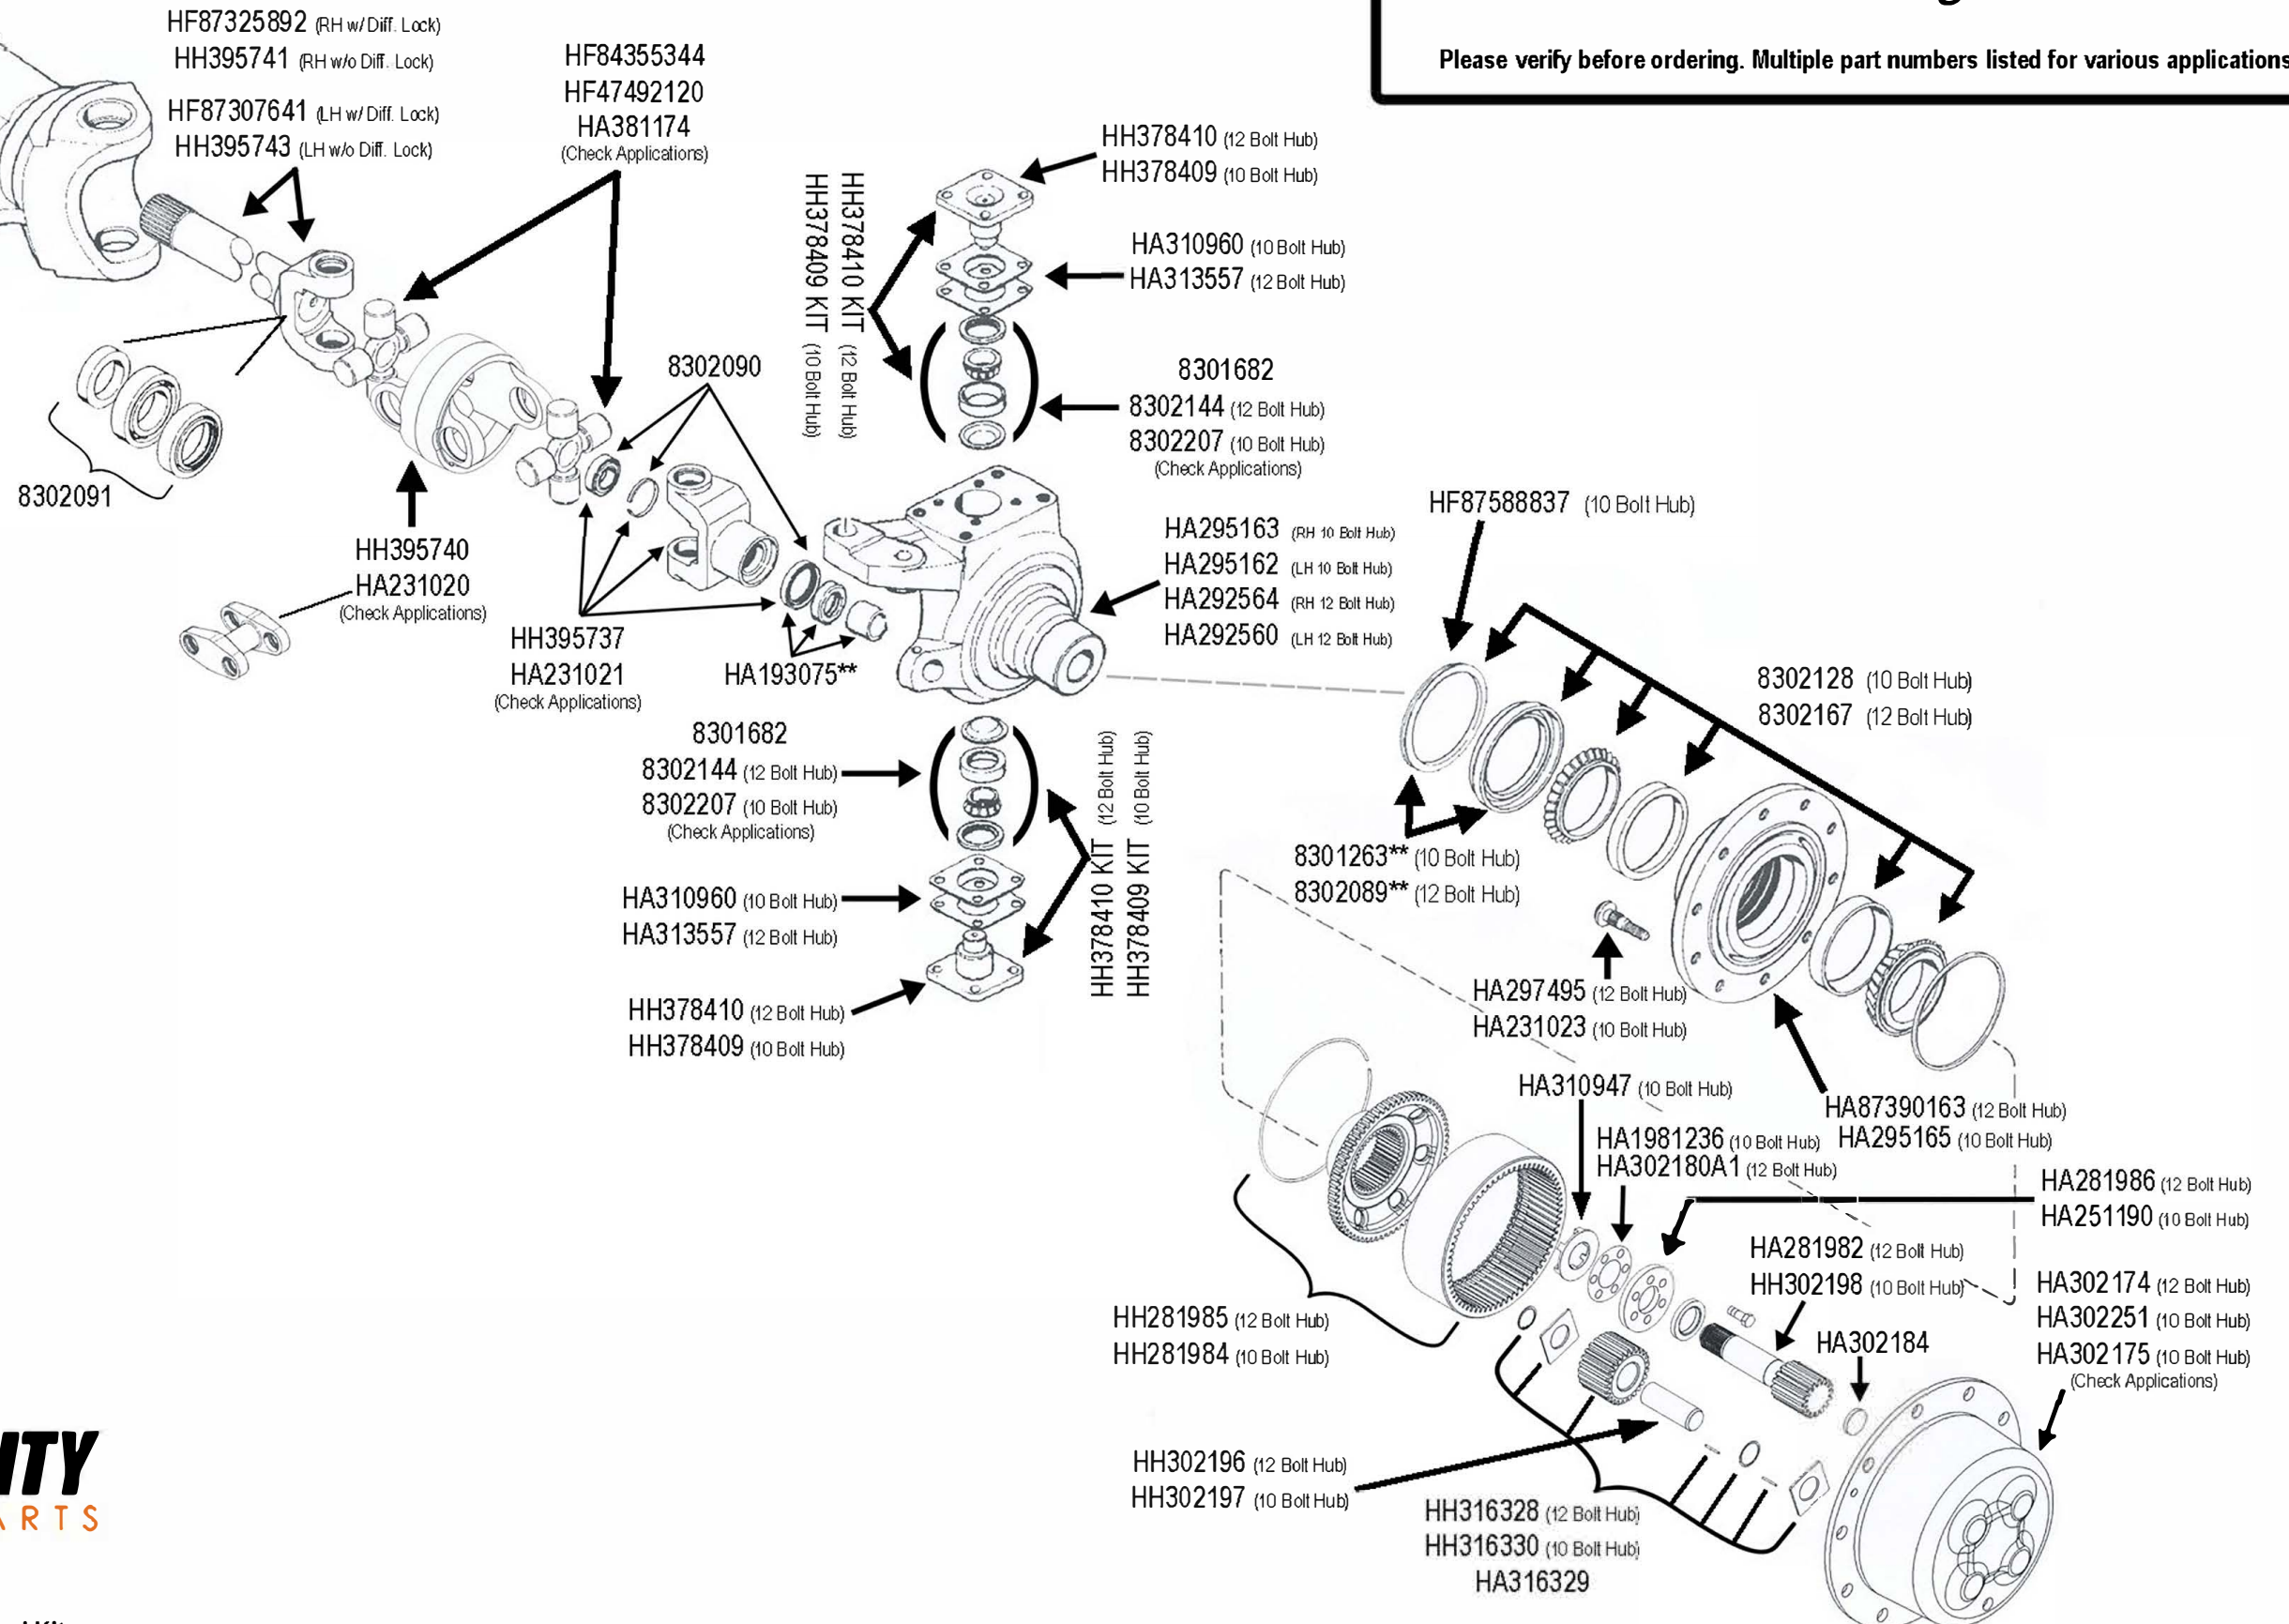

# MFD Front Axle Parts for Case-IH MX & Magnum Series

Please verify before ordering. Multiple part numbers listed for various applications.

\*\* HA193075 is included in 8302089 & 8301263 Seal Kits