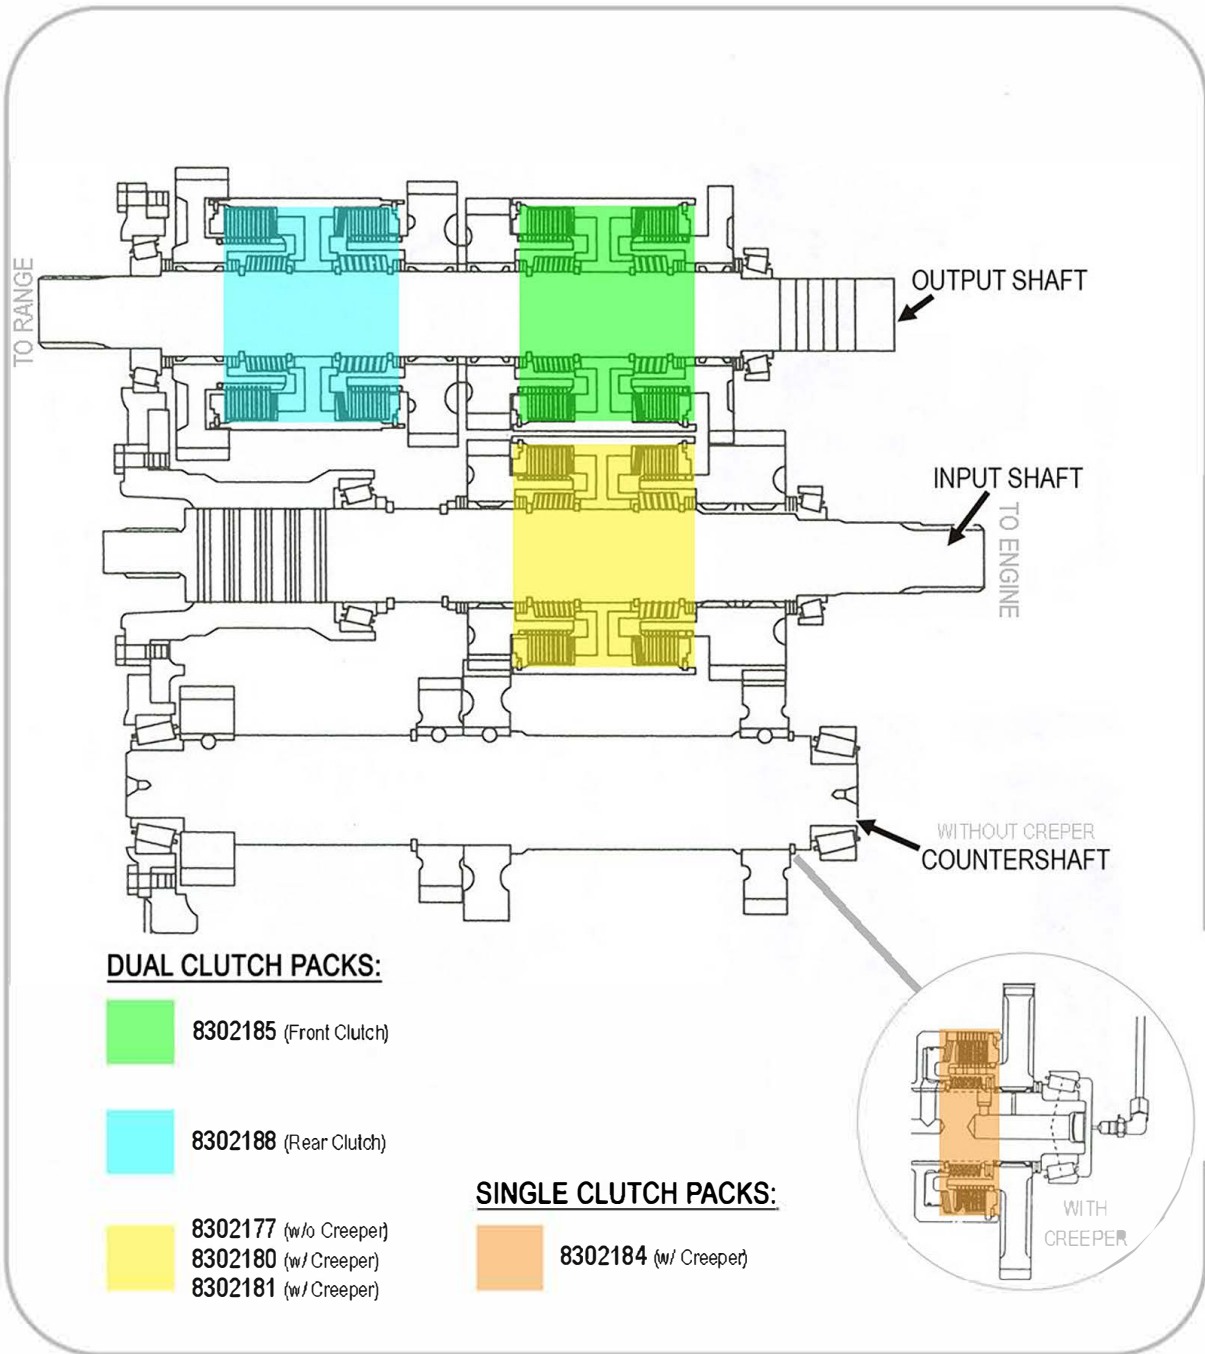

SPEED TRANSMISSION CLUTCH PACK KITS

CASE IH 7100 SERIES
MAGNUM TRACTORS

Double check application before ordering. This is for reference purpose only.