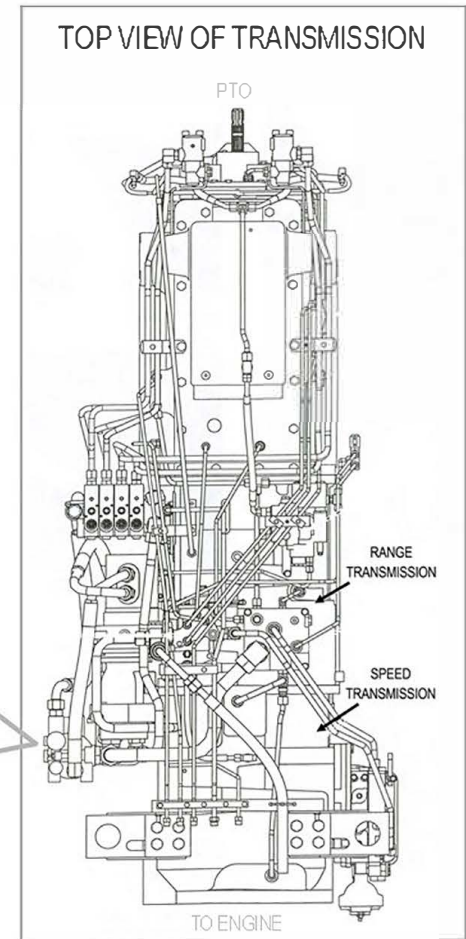

SPEED TRANSMISSION CLUTCH PACK KITS

CASE IH 7100 SERIES
MAGNUM TRACTORS

Double check application before ordering. This is for reference purpose only.