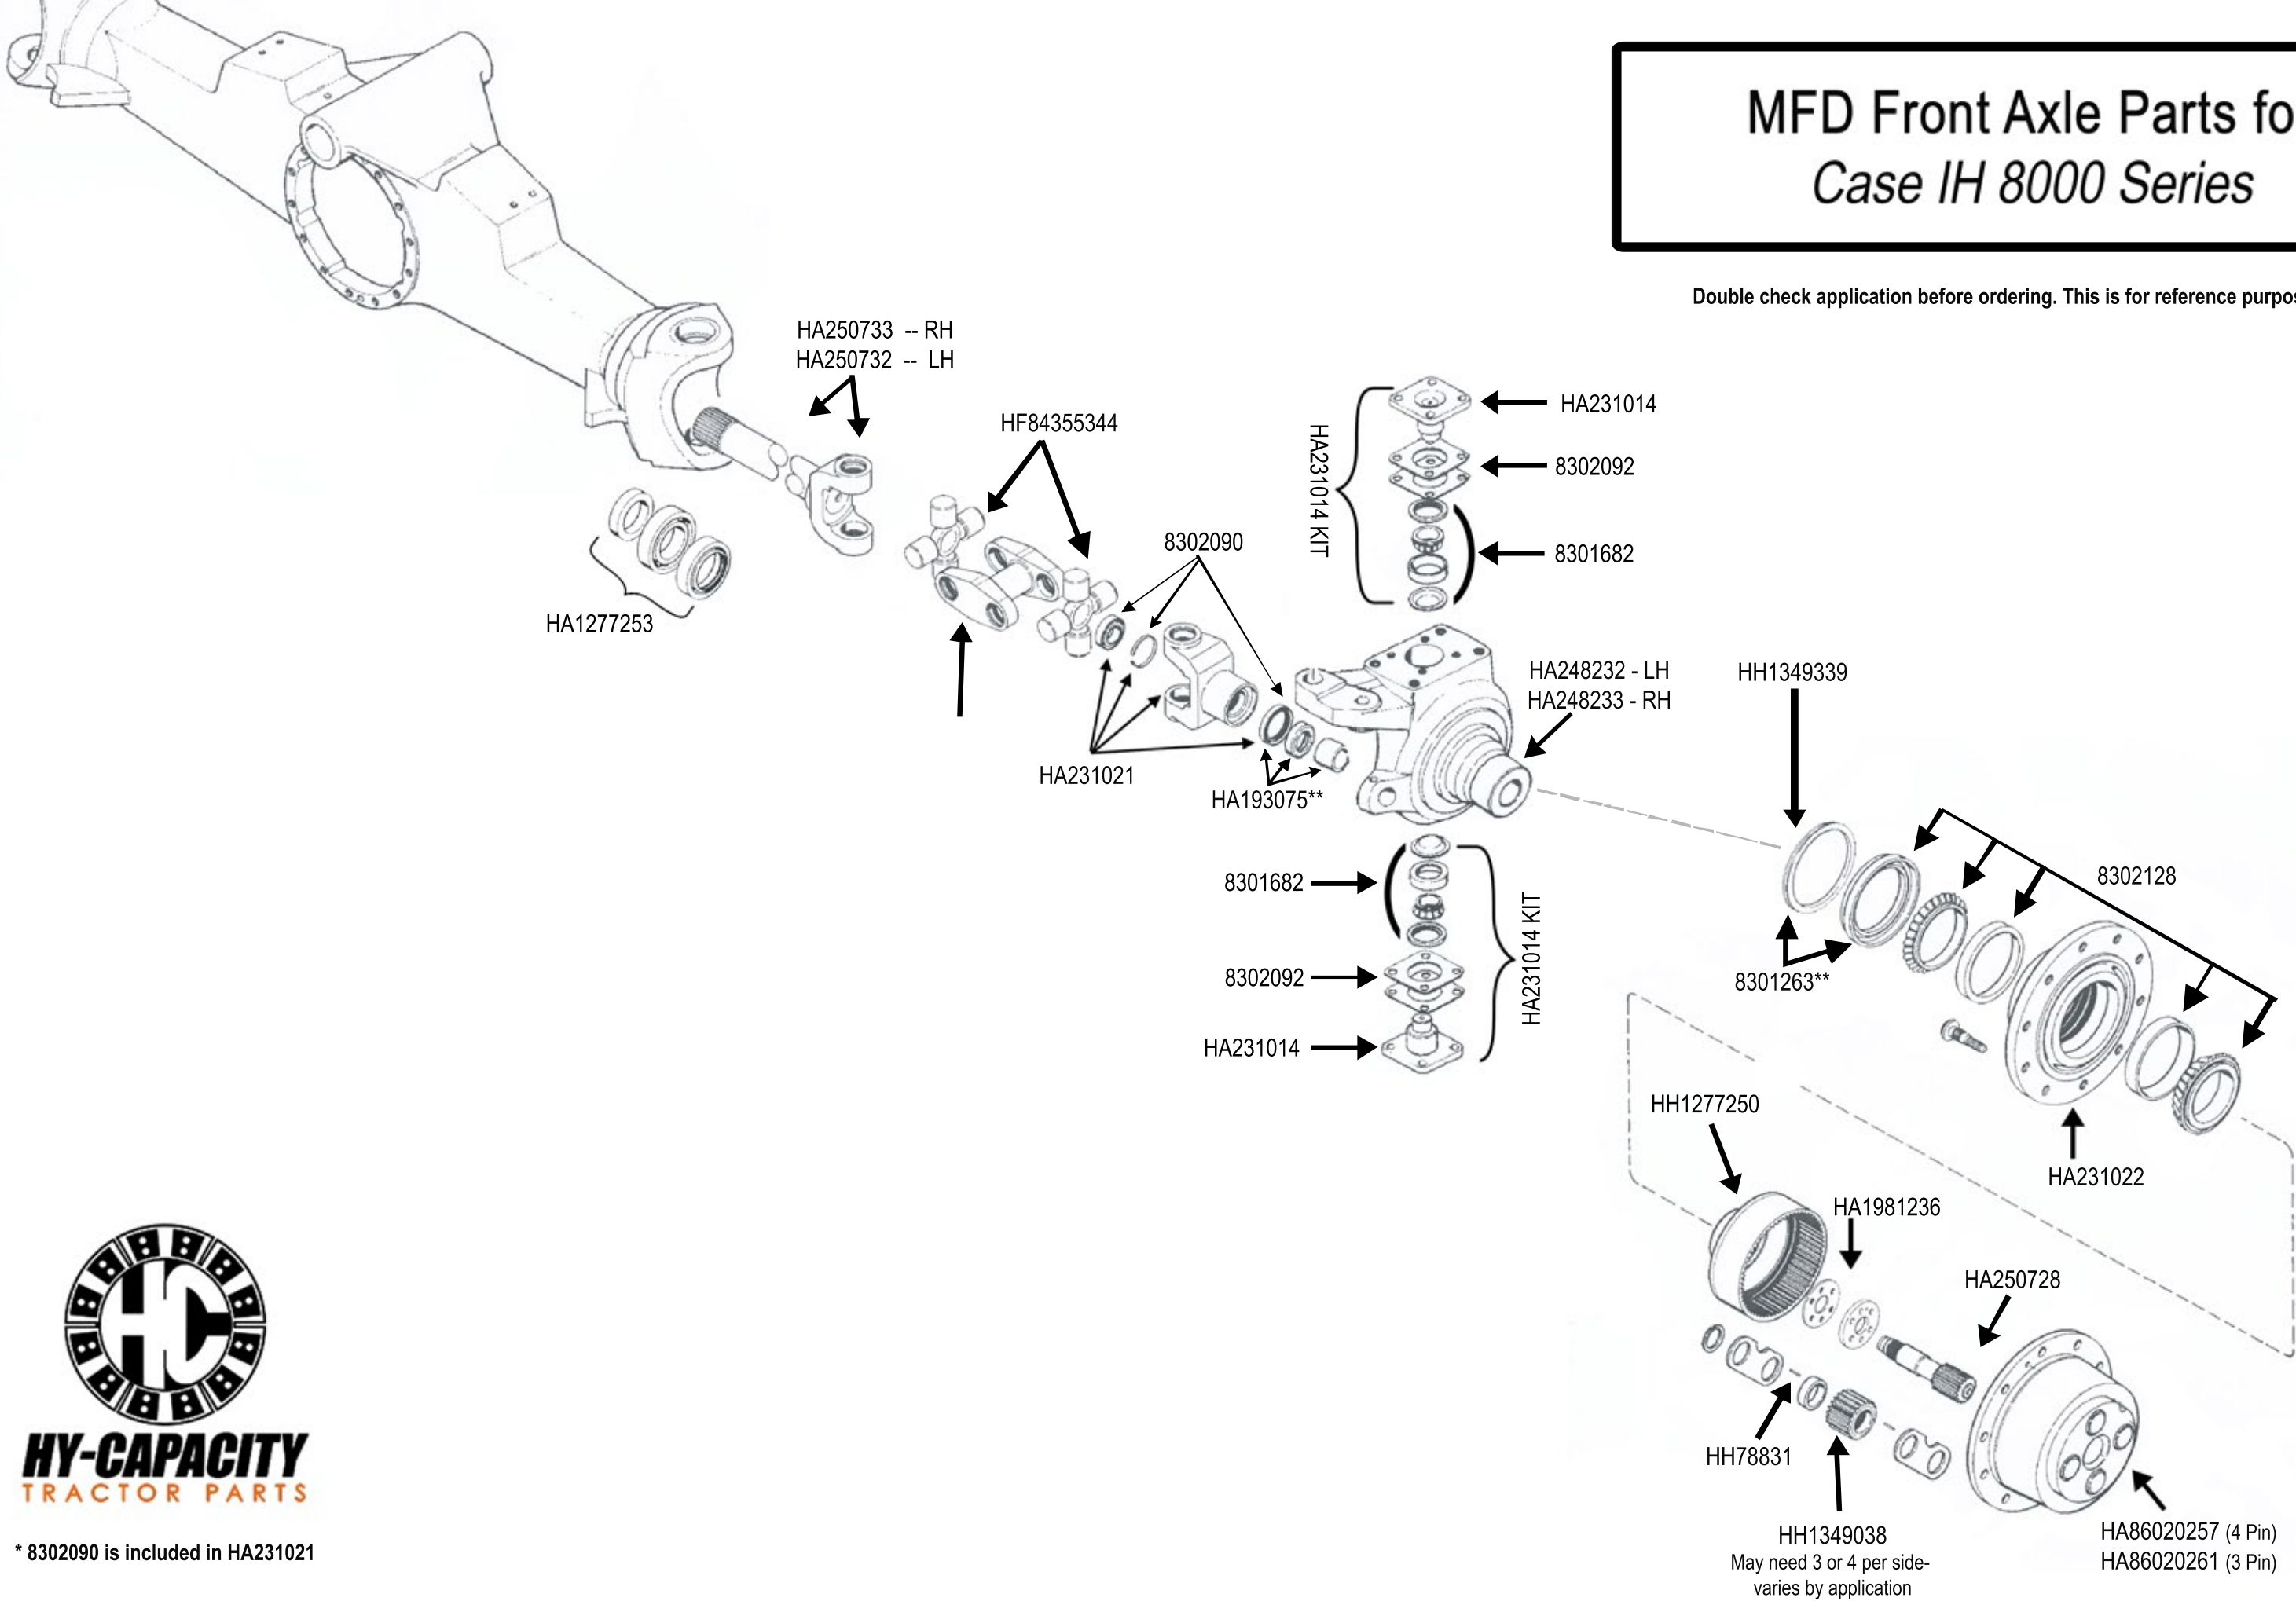

# MFD Front Axle Parts for Case IH 8000 Series

Double check application before ordering. This is for reference purpose only.

\* 8302090 is included in HA231021